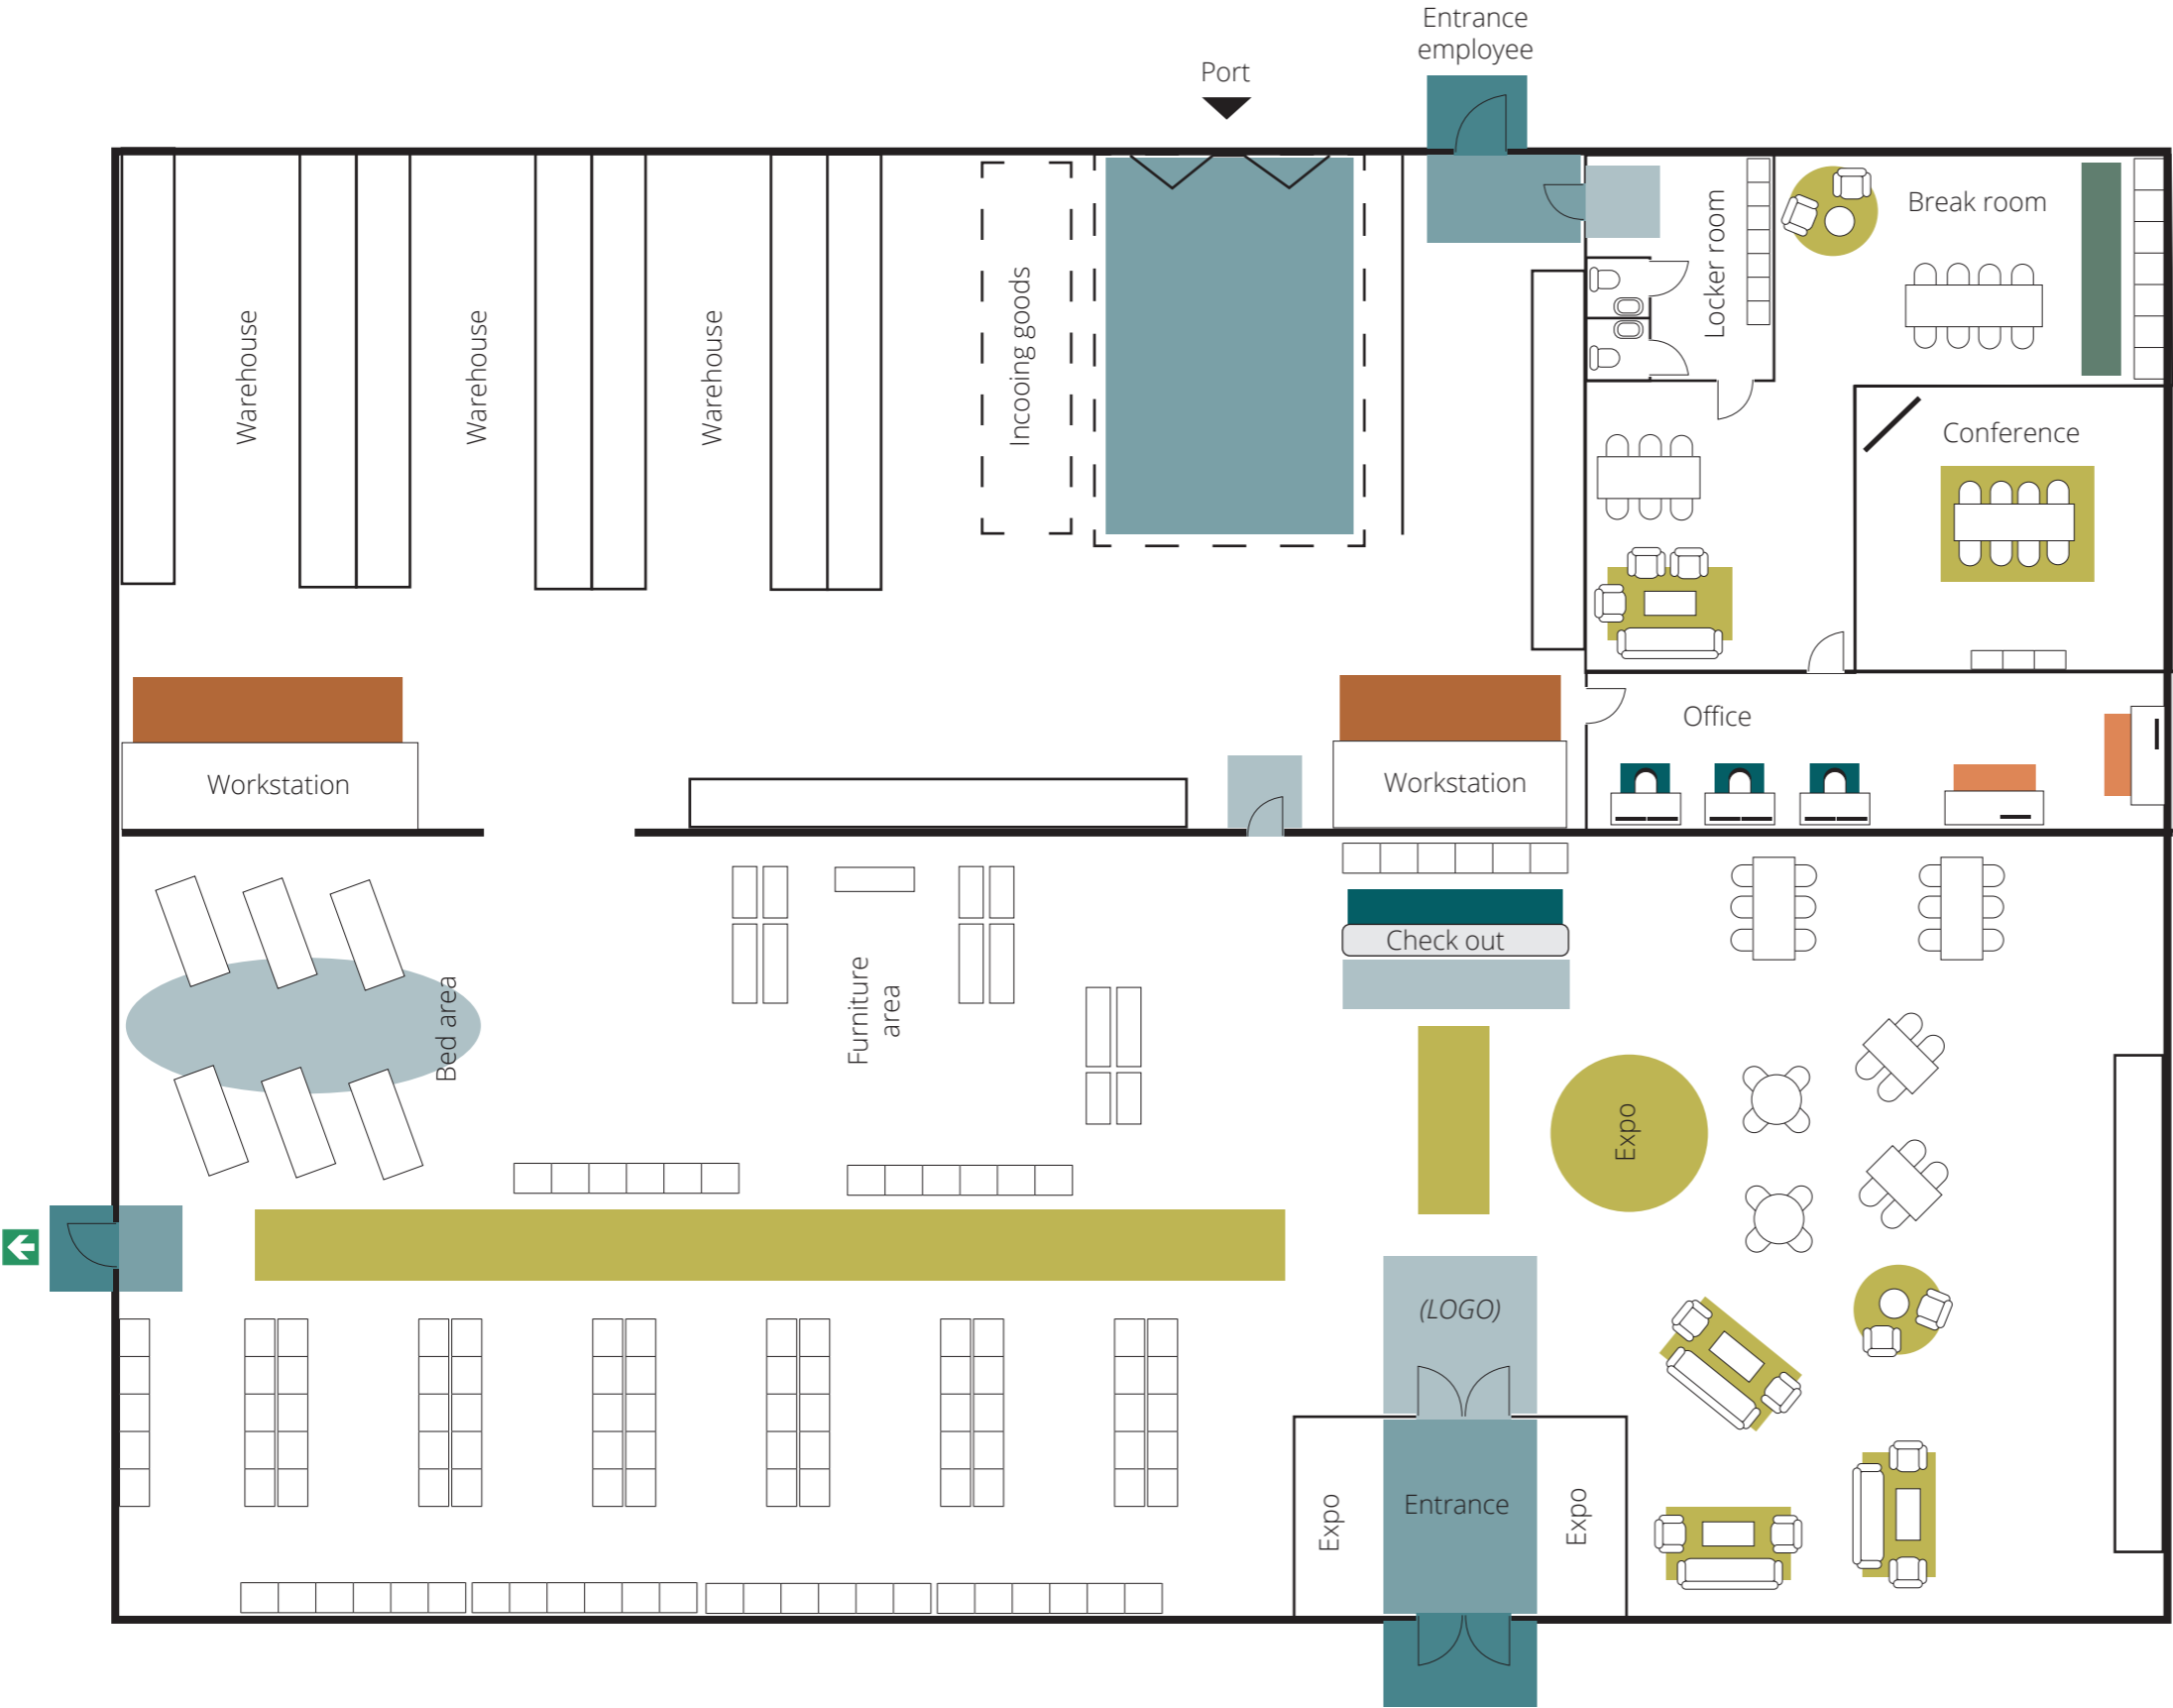

# Matting placement guide RETAIL

- Floorprotecting/interior mats etc.
- Workstation mats for office
- Workstation mats for warehouse
- Workstation mats for welding area etc.
- Workstation mats for wet area etc.
- Special mats /workstation mats lab
- Entrance mat - scraper (outdoor)
- Entrance mats - combination (indoor)
- Entrance mats - dry/absorbent (indoor)