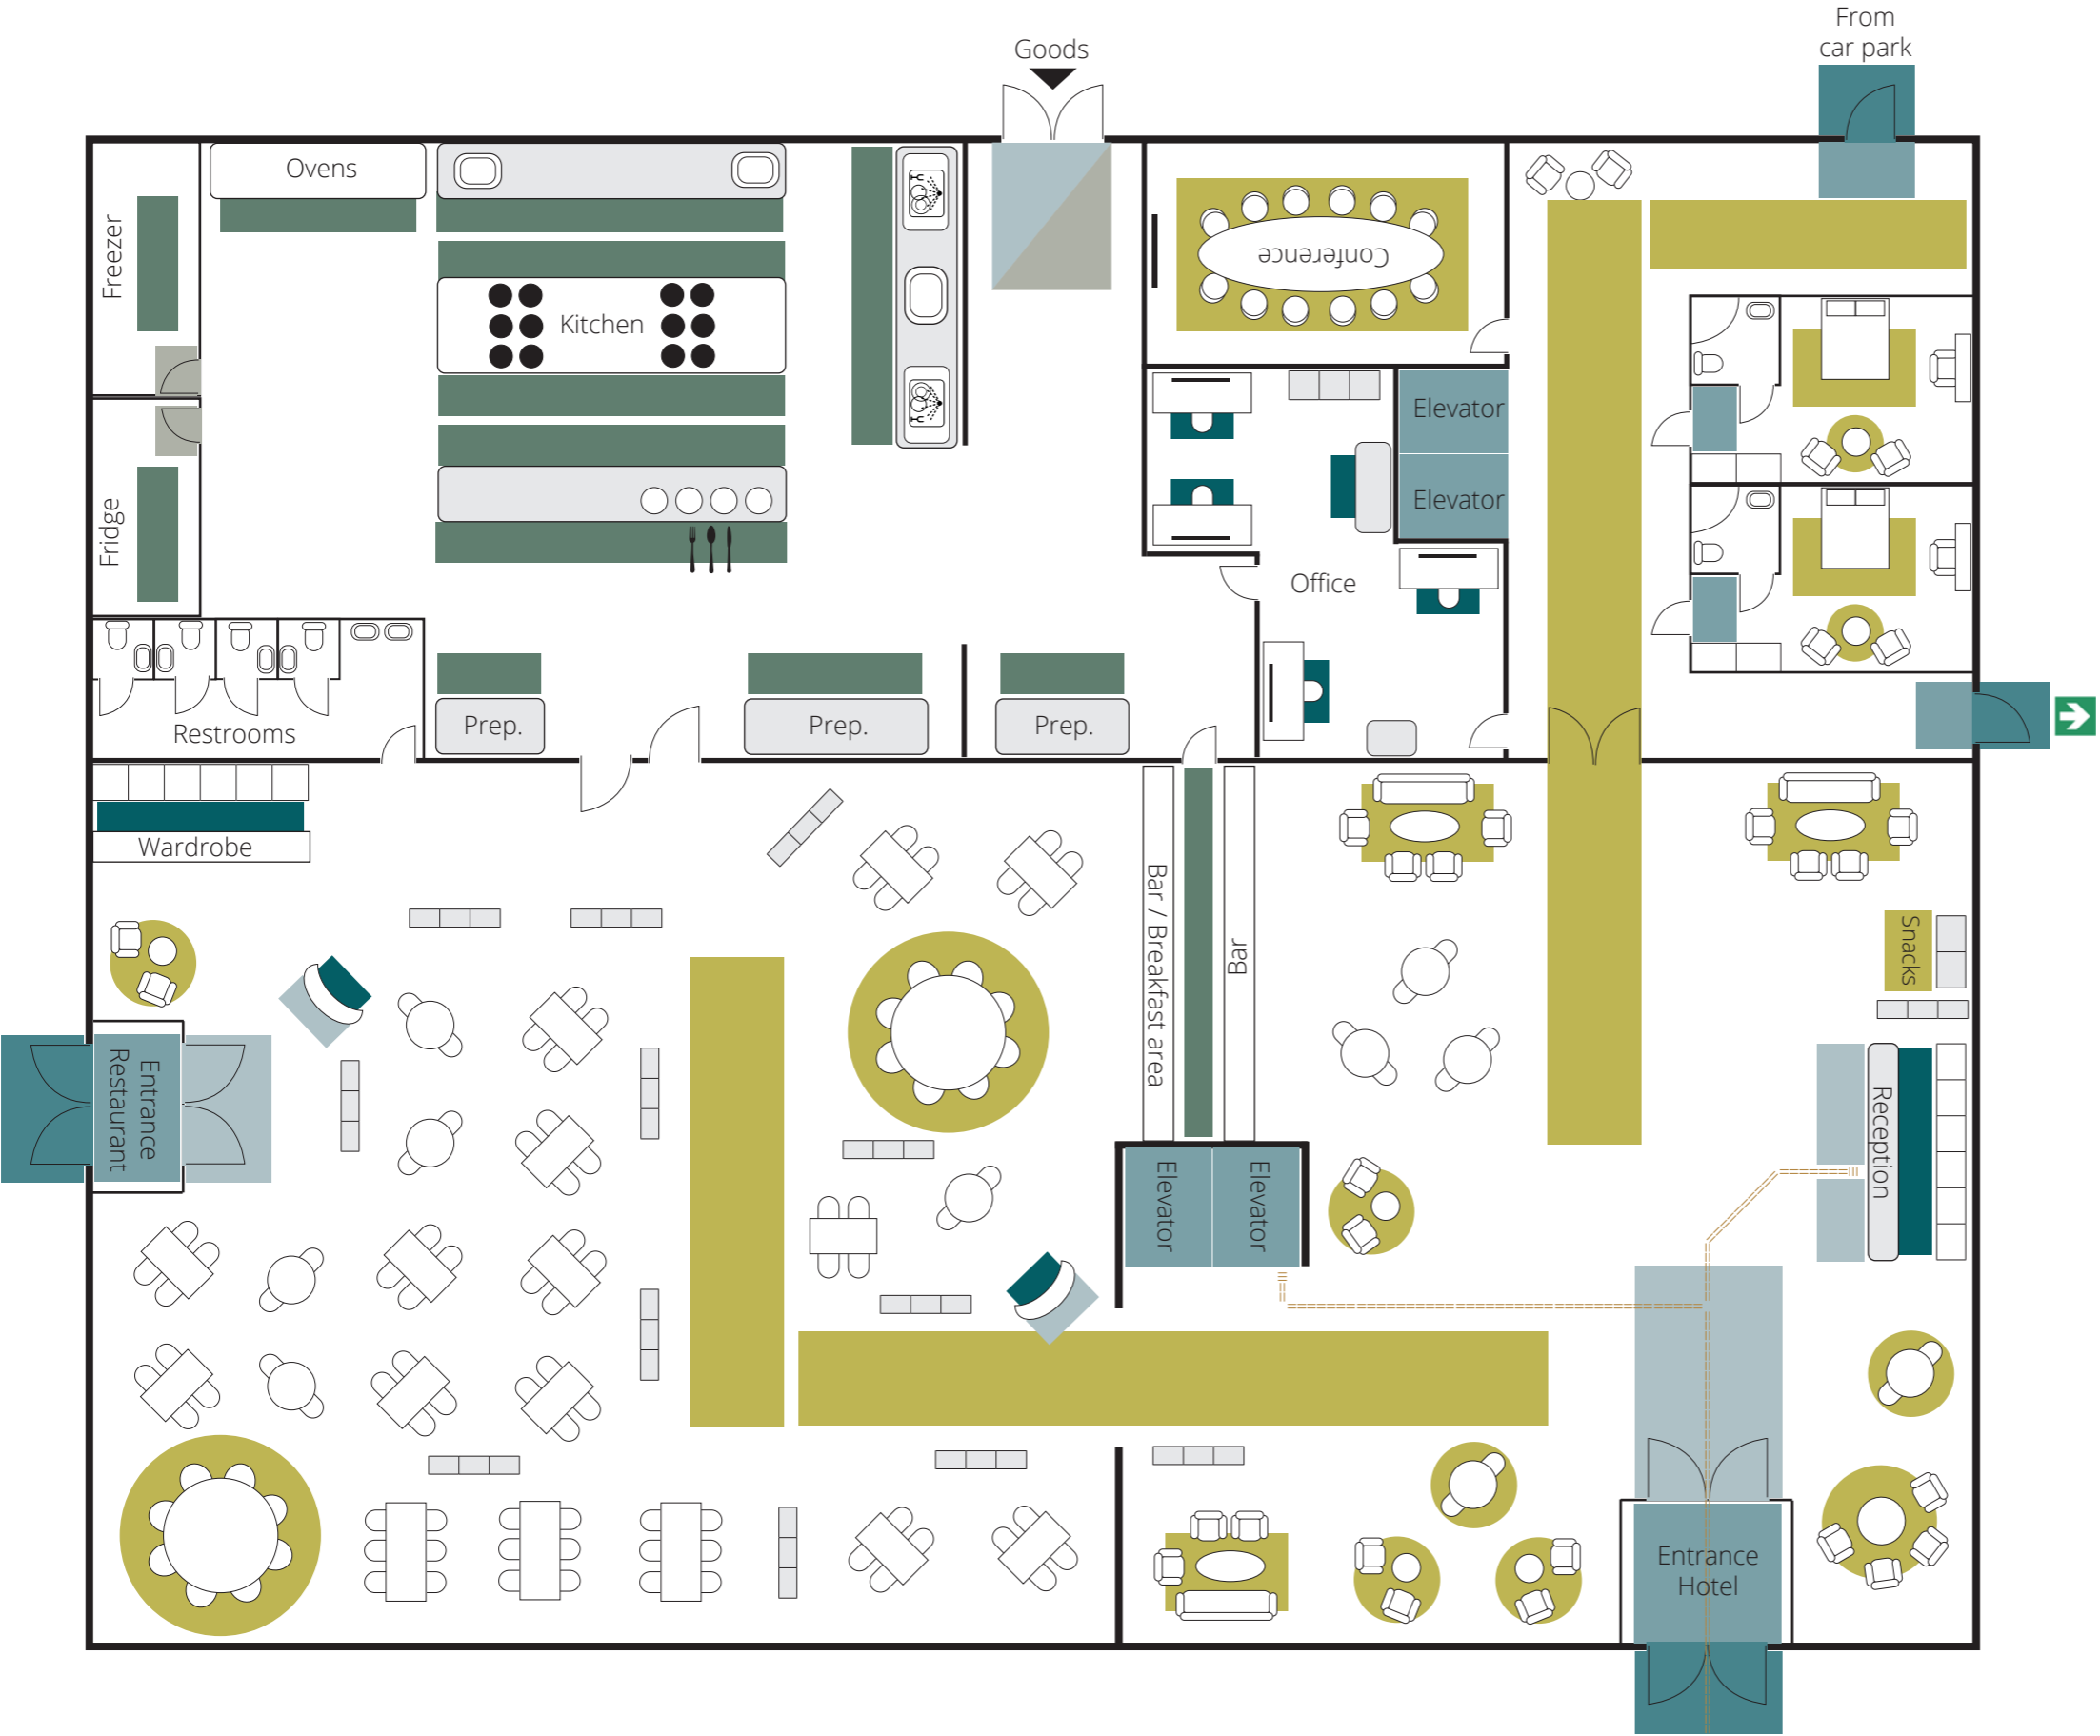

# Matting placement guide HOSPITALITY

- Floorprotecting/interior mats etc.
- Workstation mats for office
- Workstation mats for warehouse
- Workstation mats for welding area etc.
- Workstation mats for wet area etc.
- Special mats /workstation mats lab
- Entrance mat - scraper (outdoor)
- Entrance mats - combination (indoor)
- Entrance mats - dry/absorbent (indoor)

Every detail is vital. Our mats, found in hotels and resorts, bed-and-breakfasts and vacation rentals, create an unforgettable and luxurious guest experience.

Specifically designed entrance mats extend a warm welcome while efficiently capturing dirt and moisture, guaranteeing cleanliness and safety.