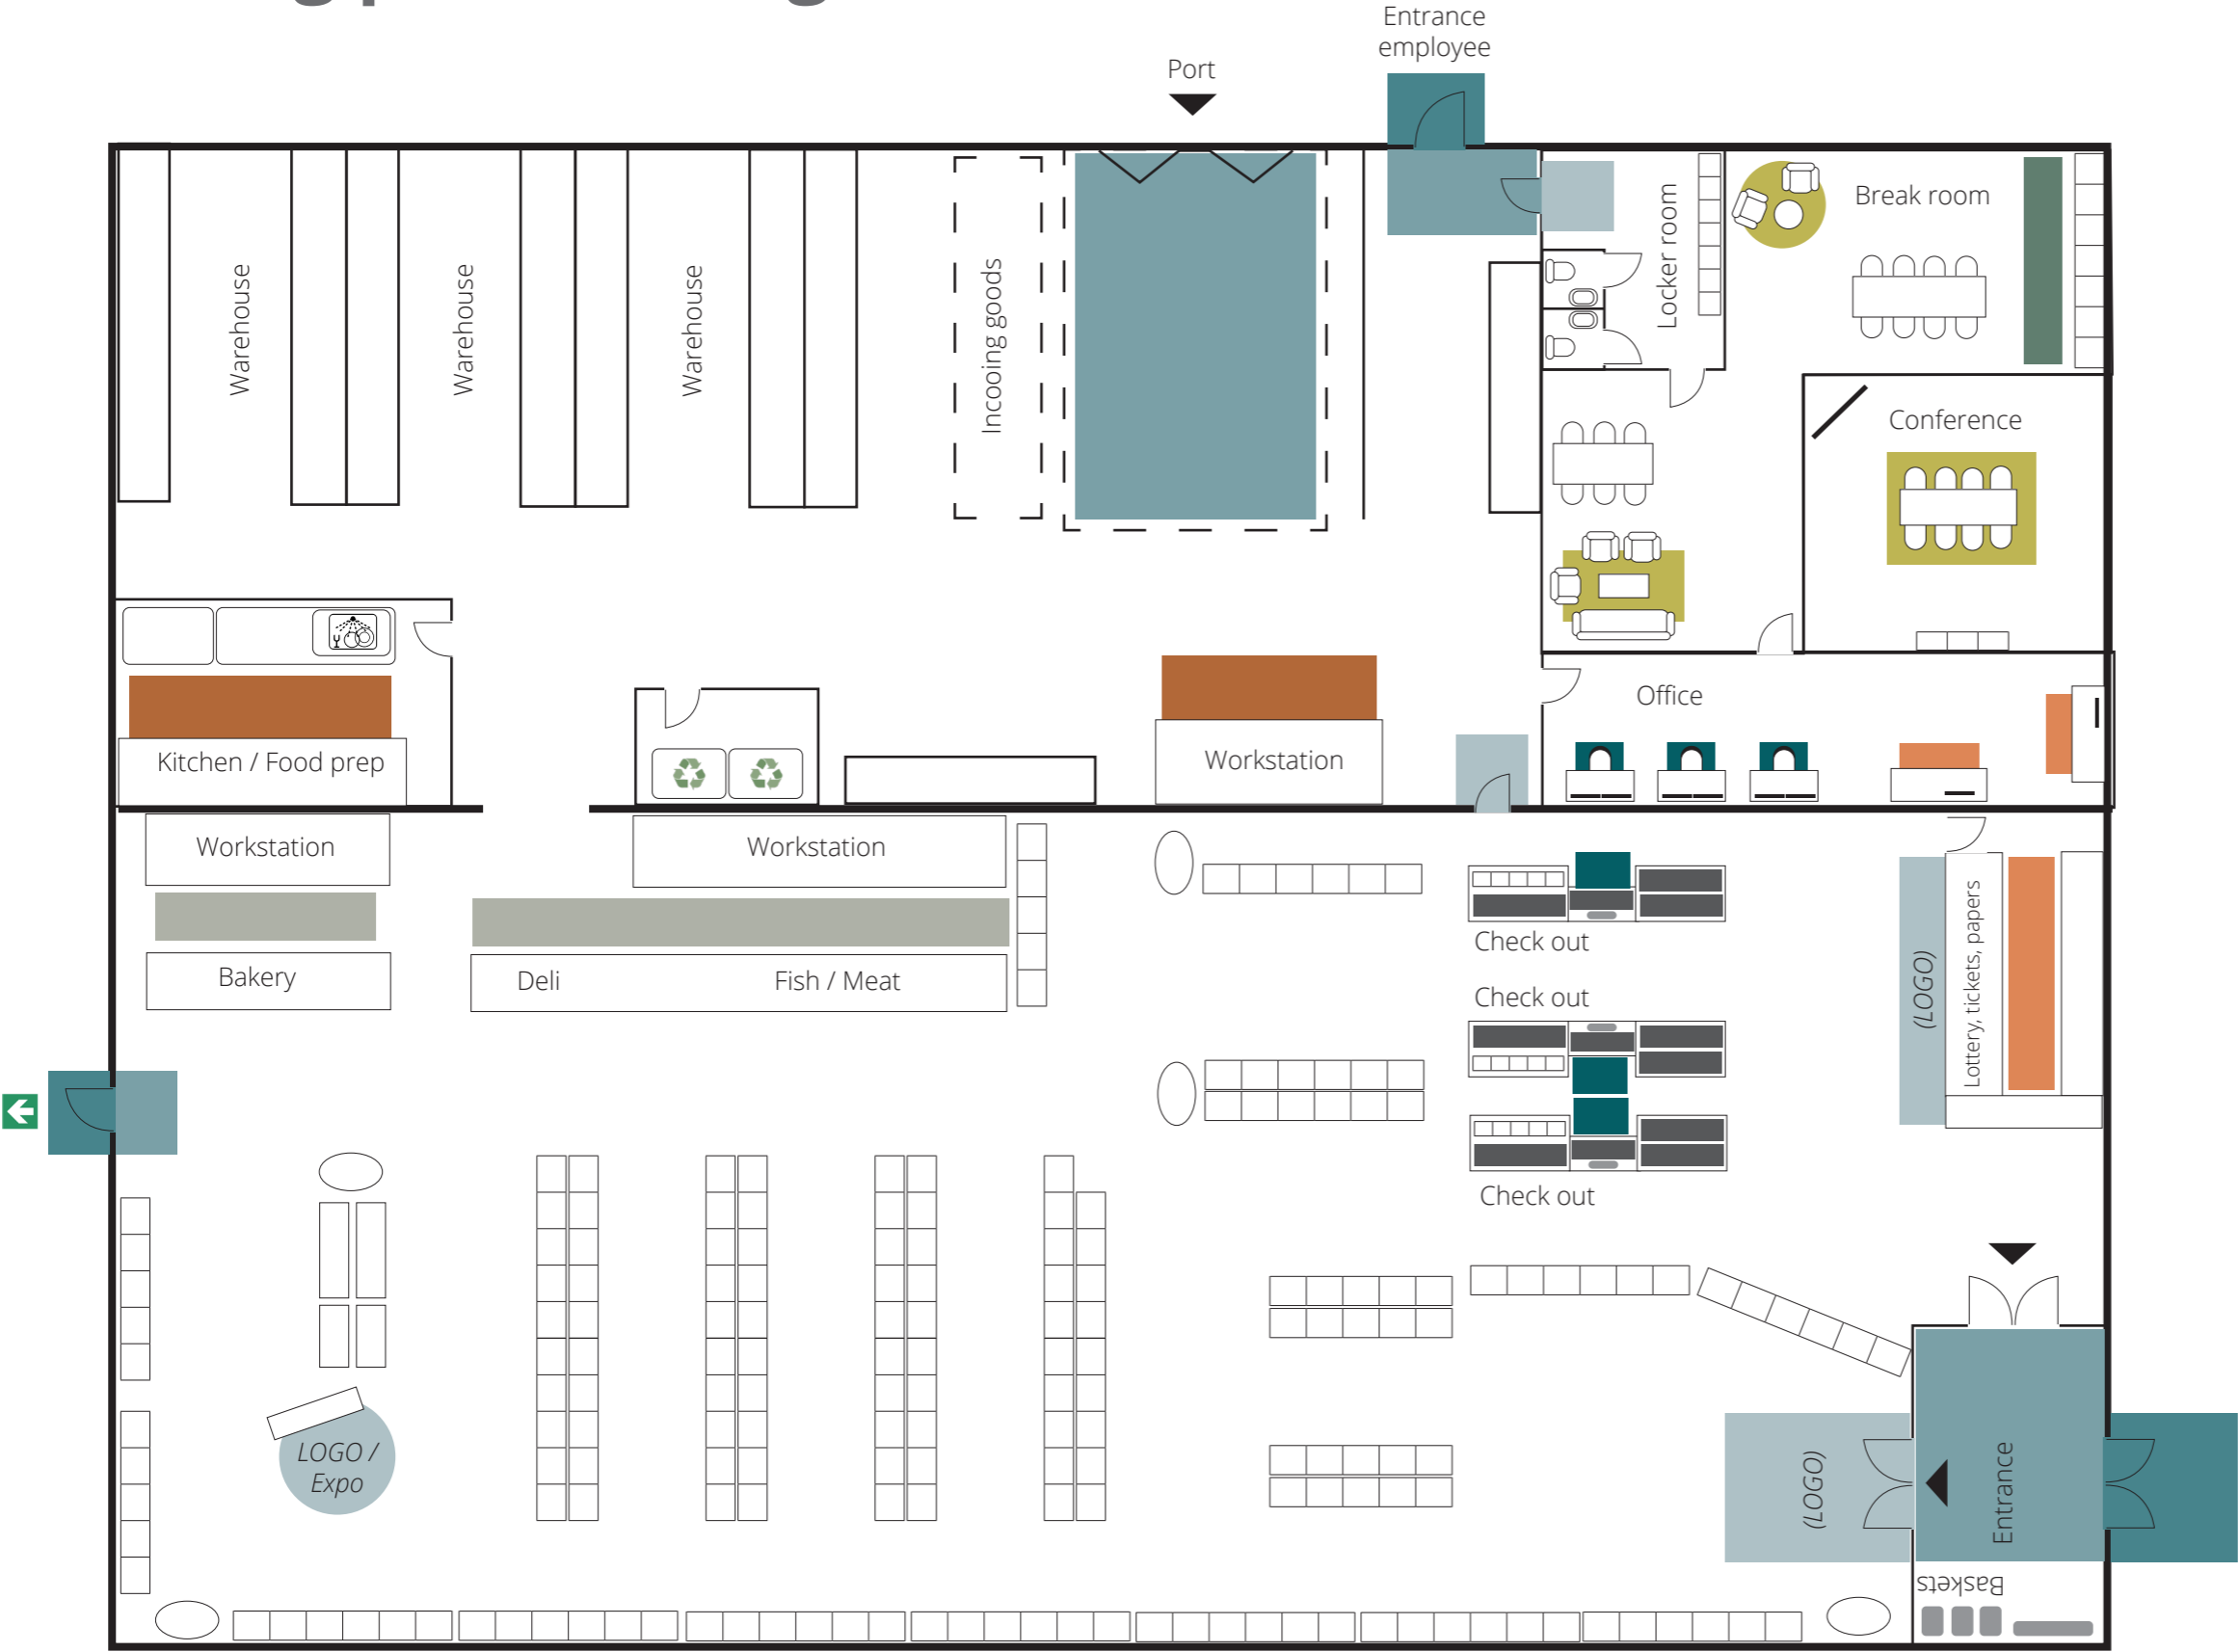

Matting placement guide GROCERY

- Floorprotecting/interior mats etc.
- Workstation mats for office
- Workstation mats for warehouse
- Workstation mats for welding area etc.
- Workstation mats for wet area etc.
- Special mats /workstation mats lab
- Entrance mat - scraper (outdoor)
- Entrance mats - combination (indoor)
- Entrance mats - dry/absorbent (indoor)

In these bustling grocery, convenience stores and supermarket retail spaces, with extensive product offerings and heavy foot traffic as the norm, unique challenges arise. Our meticulously crafted mats cater to these specific demands, ensuring cleanliness and safety in retail areas.

Elevate your shopping environment today with our entrance mats, designed to trap dirt and moisture while setting a welcoming tone. In the bustling cashier or warehouse areas, our anti-fatigue mats prioritize employee comfort, ensuring they stay at their best during long hours of service and restocking.