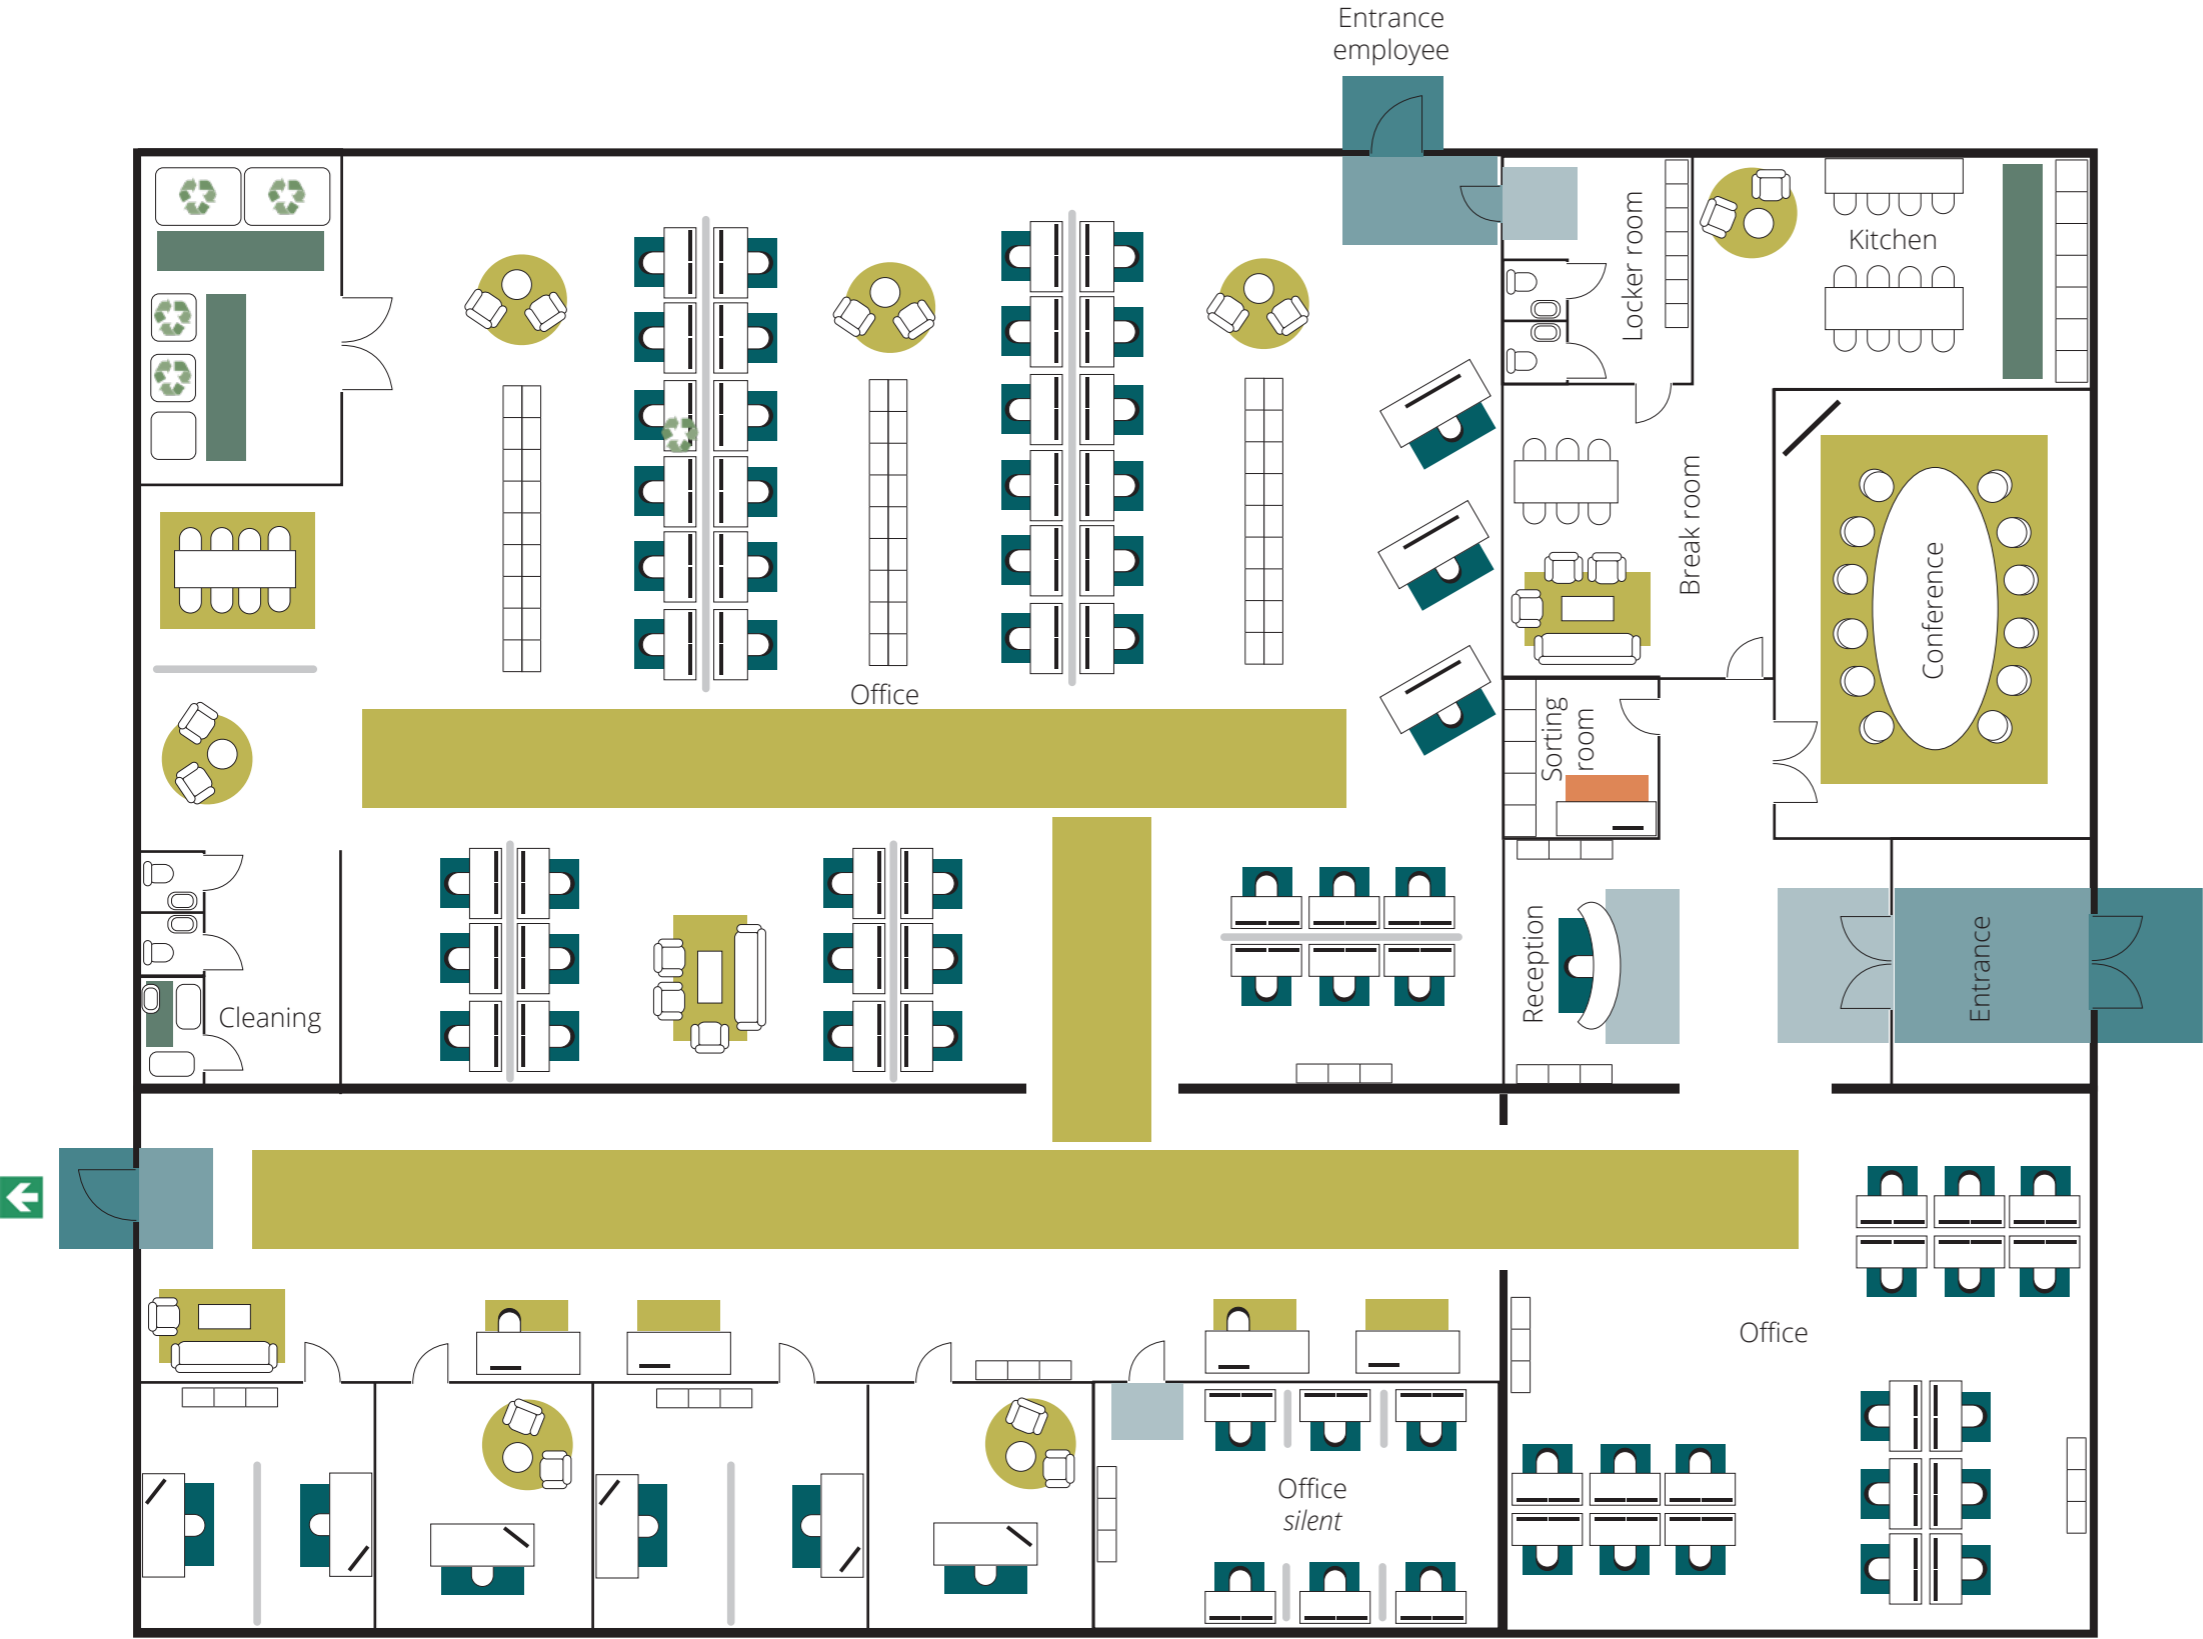

Matting placement guide COMMERCIAL

- Floorprotecting/interior mats etc.
- Workstation mats for office
- Workstation mats for warehouse
- Workstation mats for welding area etc.
- Workstation mats for wet area etc.
- Special mats /workstation mats lab
- Entrance mat - scraper (outdoor)
- Entrance mats - combination (indoor)
- Entrance mats - dry/absorbent (indoor)