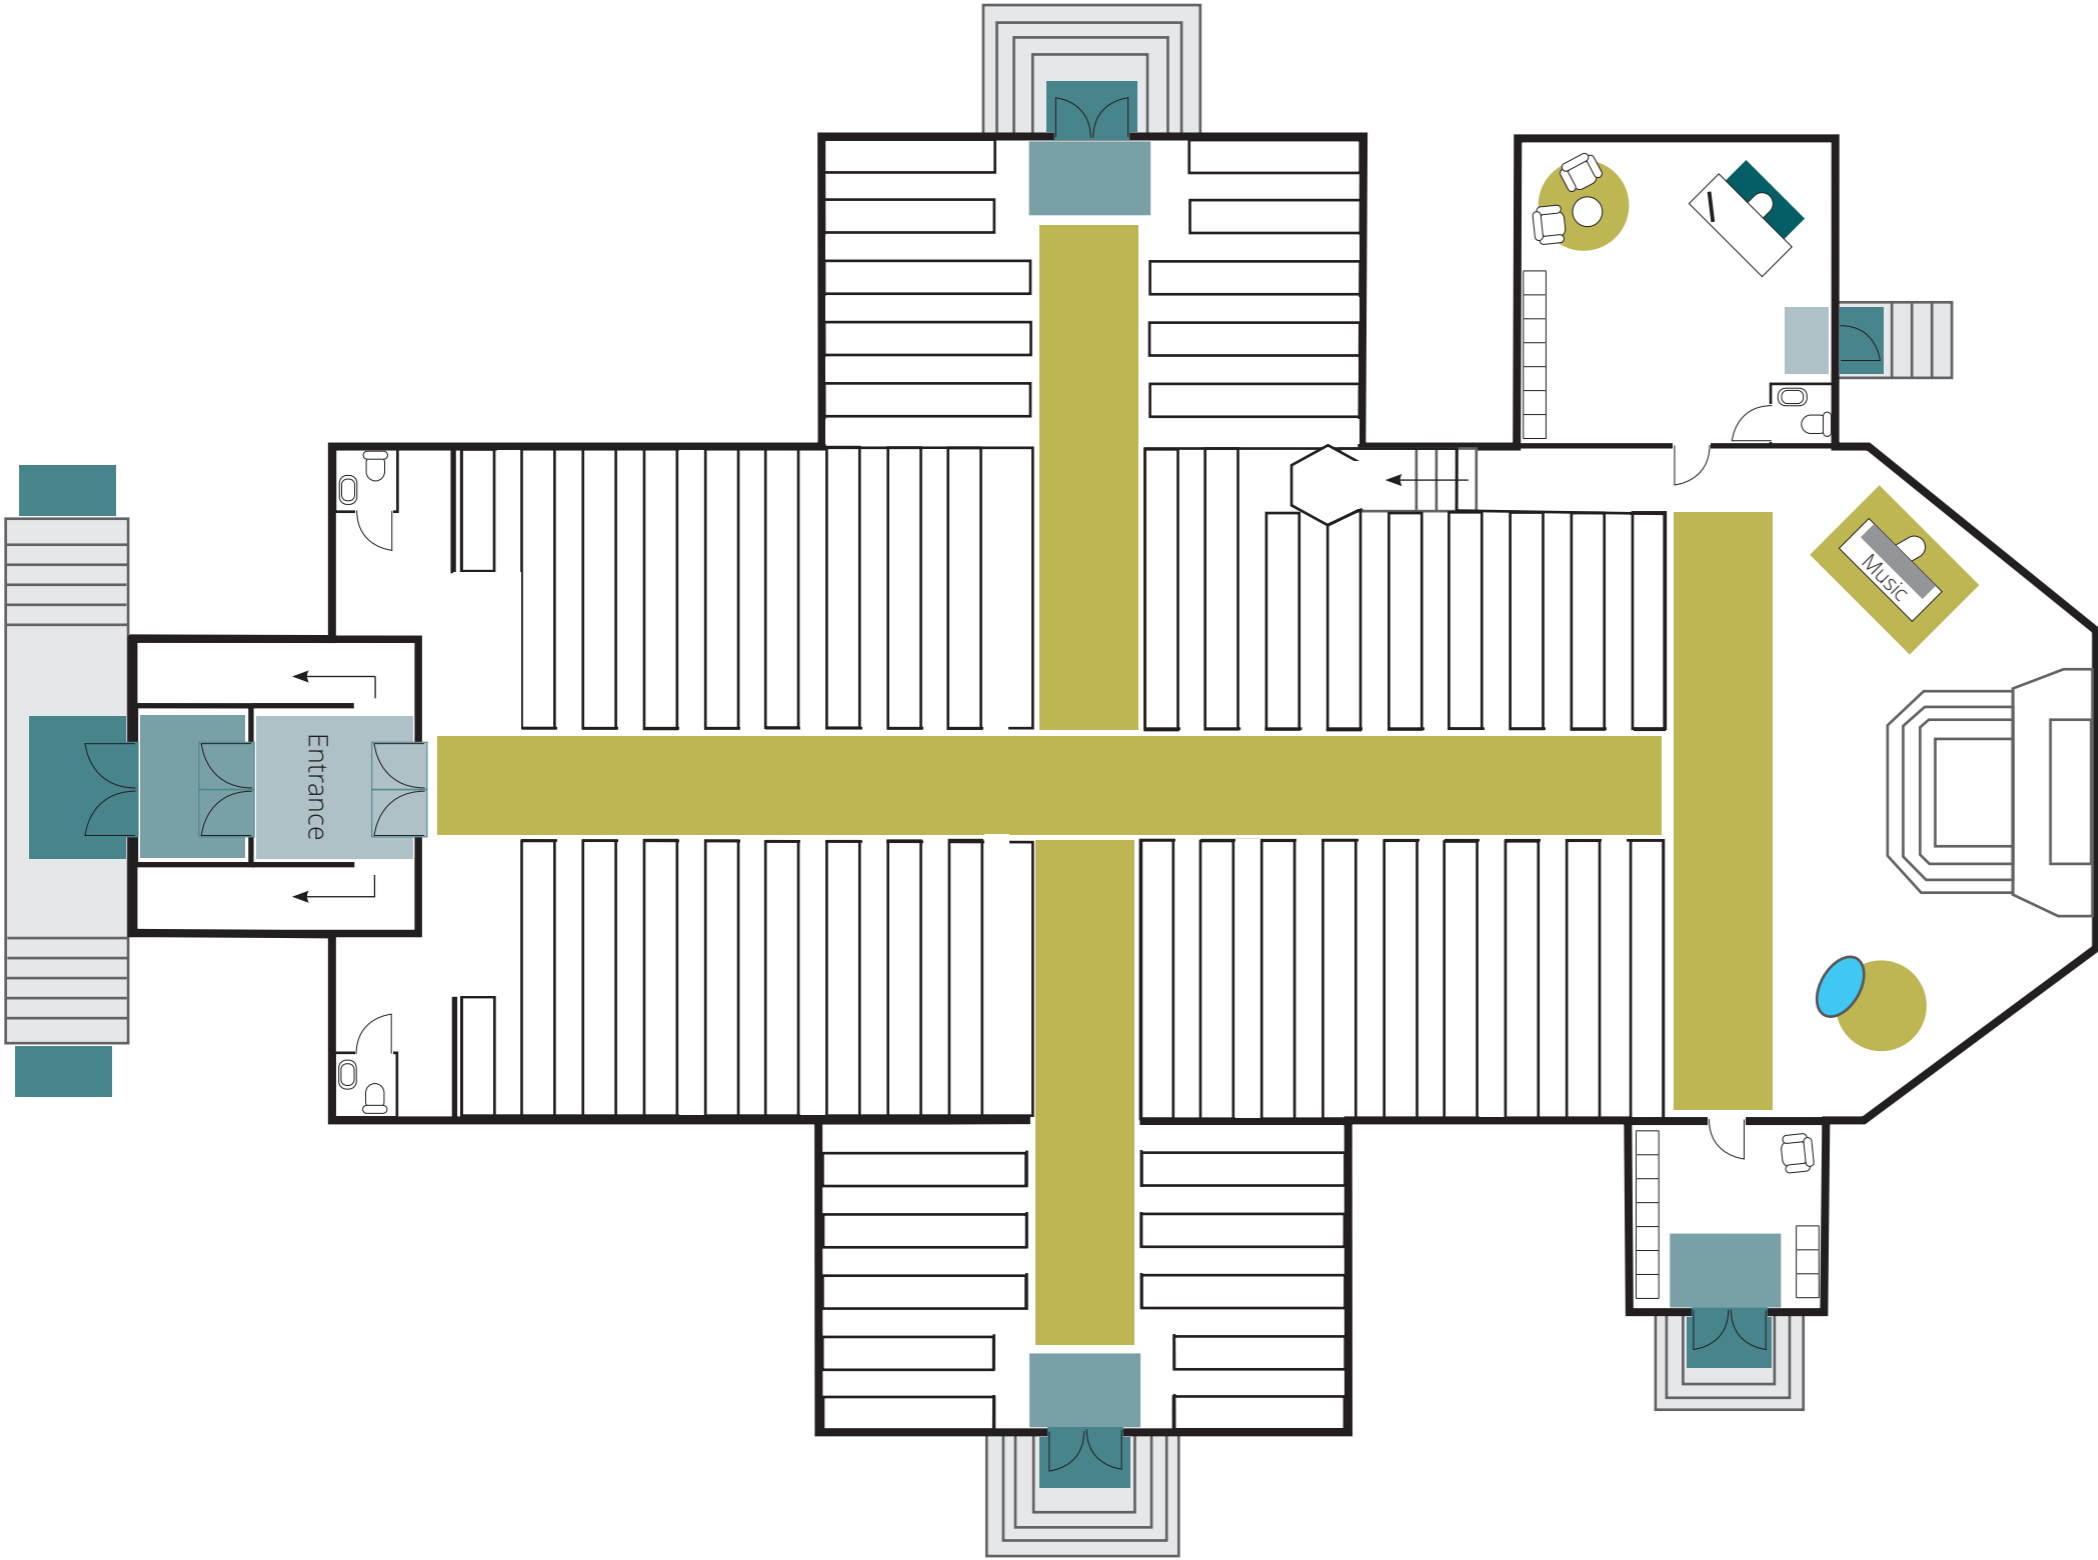

Matting placement guide CHURCH

- Floorprotecting/interior mats etc.
- Workstation mats for office
- Workstation mats for warehouse
- Workstation mats for welding area etc.
- Workstation mats for wet area etc.
- Special mats /workstation mats lab
- Entrance mat - scraper (outdoor)
- Entrance mats - combination (indoor)
- Entrance mats - dry/absorbent (indoor)

Sacred spaces deserve an atmosphere of peace, comfort, and care. Entrance mats play a vital role in keeping the church clean and welcoming, ensuring dirt and debris stay outside while protecting the beauty of the interior. Beyond cleanliness, mats also provide valuable sound absorption, helping to create a quieter, more reverent environment for worship and reflection.