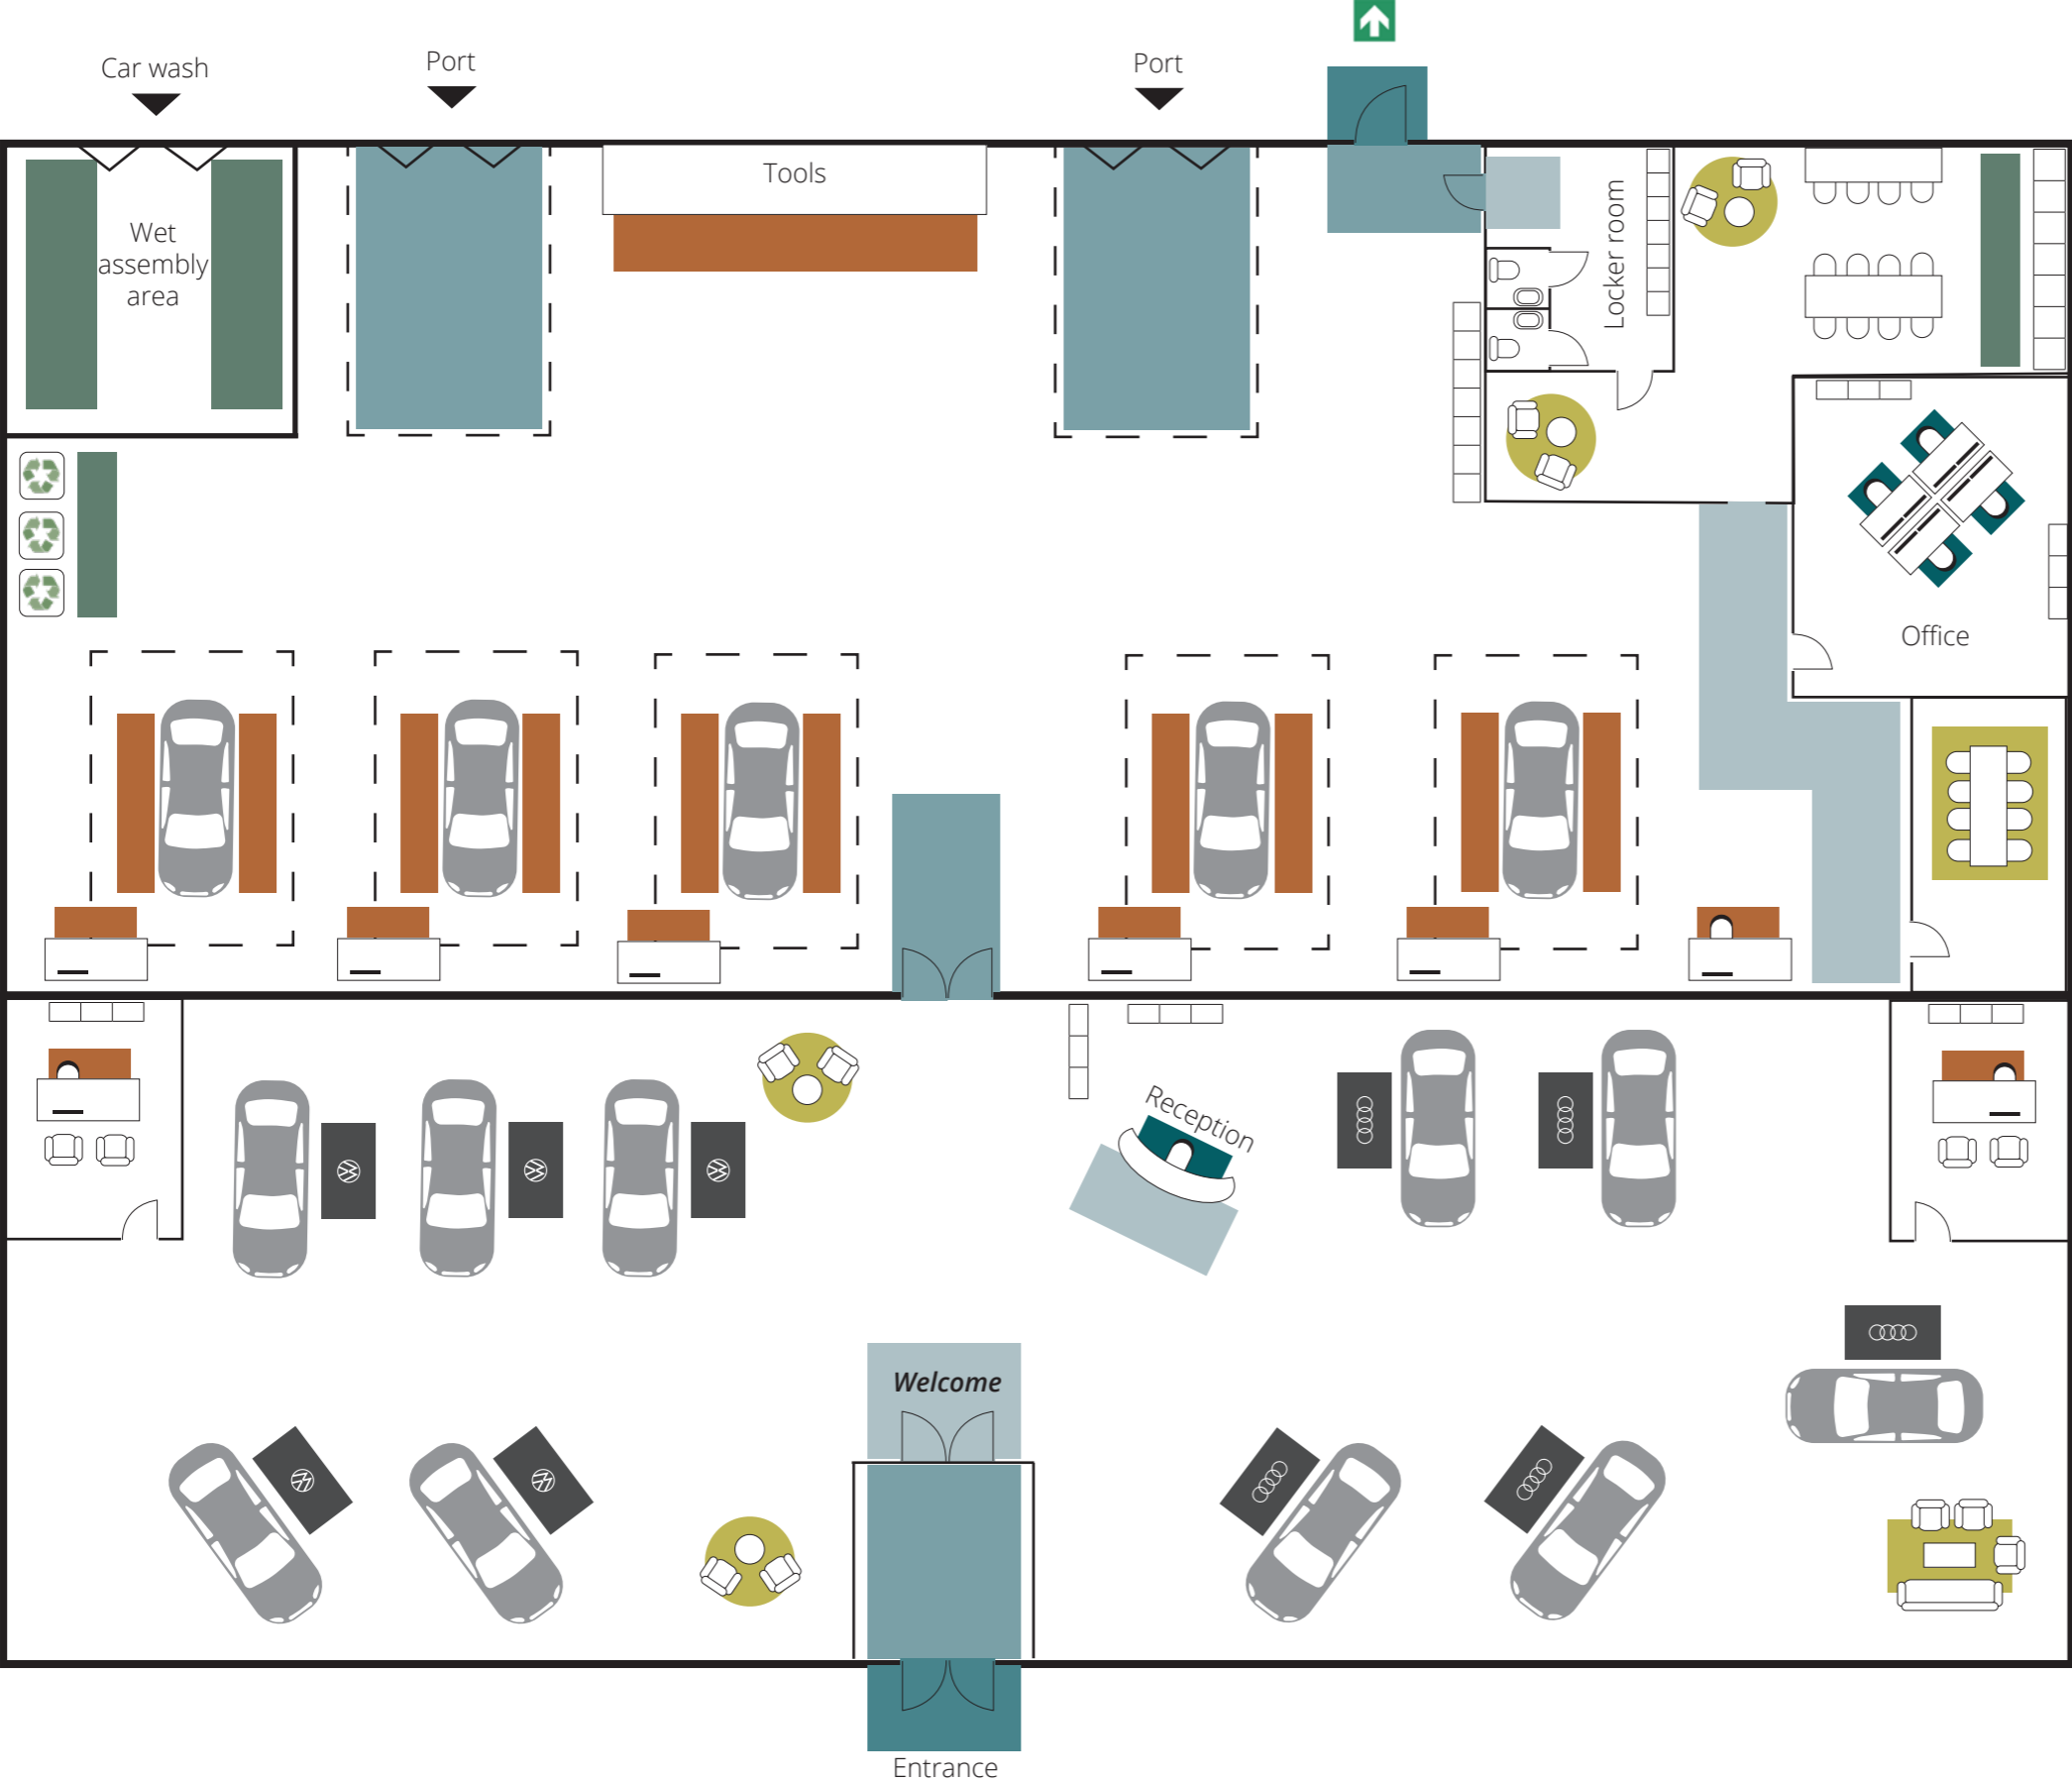

Matting placement guide CAR DEALER

-  Floorprotecting/interior mats etc.
-  Workstation mats for office
-  Workstation mats for warehouse
-  Workstation mats for welding area etc.
-  Workstation mats for wet area etc.
-  Special mats /workstation mats lab
-  Entrance mat - scraper (outdoor)
-  Entrance mats - combination (indoor)
-  Entrance mats - dry/absorbent (indoor)